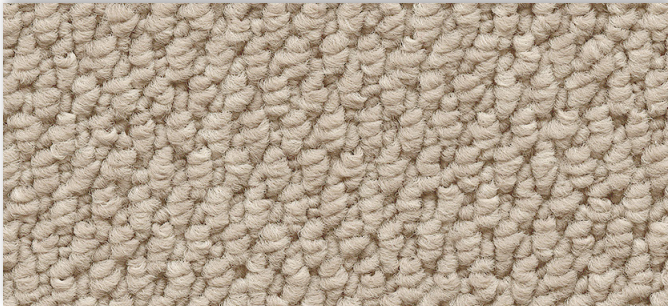

EINSATZBEREICH

Wohnbereich : mittel : Schlafzimmer, Wohnzimmer, Esszimmer

Pile	100% PP
Backing	Recytex Plus Feltbac
Pile weight g/m ²	900
Total thickness in mm	9,7
Pile height in mm	6
Gauge	5/32
Tufts per sqm	100.000
Total weight in g/m ²	1.570
Thermal resistance in m ² C°/W	0,120
Sound absorption	DL_w = 30 dB
Fire Classification	Efl
DOP	1008-SL0001

PERFORMANCE

Domestic use : general : Bedroom, Living room, Dining room, Hobbyroom

Skye

04 4m + 5m

03 4m + 5m

91 4m + 5m

50 4m + 5m

92 4m + 5m